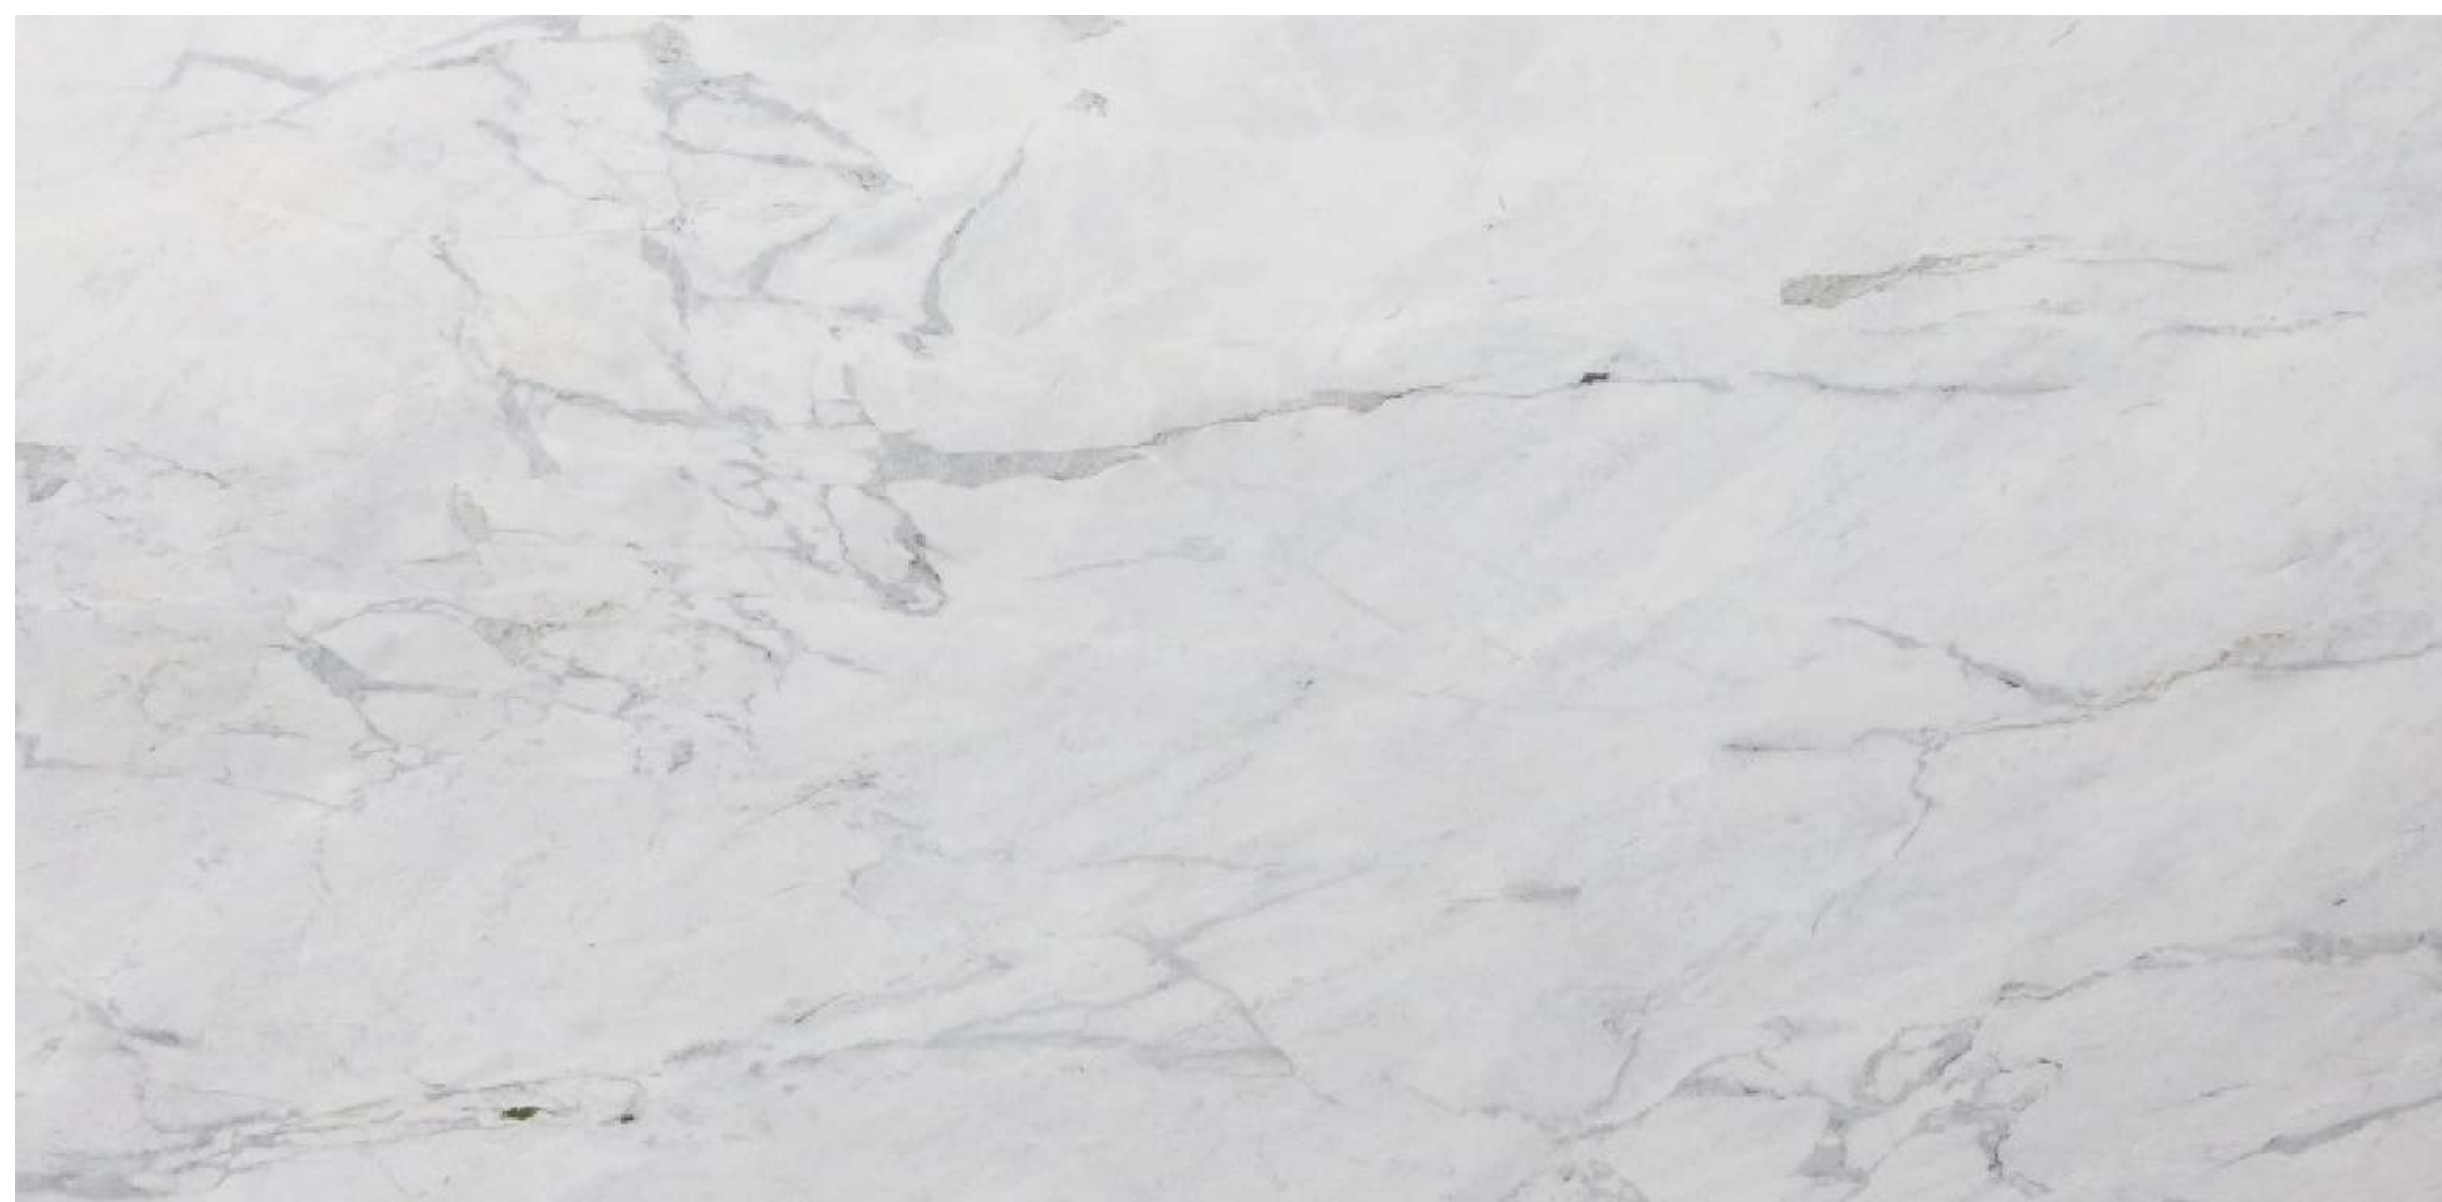

CALACATTA MATARAZZO

APPLICATION

ABRASION RESISTANCE

STAIN RESISTANCE

ETCHING RESISTANCE

HEAT RESISTANCE

UV RESISTANCE

COLOR RANGE

MOVEMENT INDEX

COLOR ENHANCING

No

COUNTERTOPS/ VANITIES

Yes

INTERIOR FLOOR

Yes

FIREPLACE/ INTERIOR WALL

Yes

SHOWER WALL

Yes

SHOWER FLOOR

Yes

EXTERIOR FLOOR

Yes

EXTERIOR WALL

Yes

POOL/ FOUNTAIN

Yes

FURNITURE TOP

Yes

SPECIFICATIONS

CATEGORY

Marble

THICKNESS

3 CM

FINISH

Polished

GROUP

Exotic

COUNTRY OF ORIGIN

Italy

TRANSLUCENT

No

PATTERN

Book Match

CUT TO SIZE

Yes

AVERAGE SIZE

111 X 67

SEALER

Filamp90 or Mapei Ultra Care

MAINTENANCE AND CARE

- For cleaning, as needed, use a neutral cleanser to scrub tile and grout.
- Wipe up spills immediately. Dry with a second soft towel or cloth.
- Do not use bleach, ammonia - based cleansers, acidic, citrus or other harsh chemicals.
- Do not use gritty cleansers or soft scrubs that are abrasive and rough scouring pads.

**ULTRA
STONES**
LUXURY SURFACES