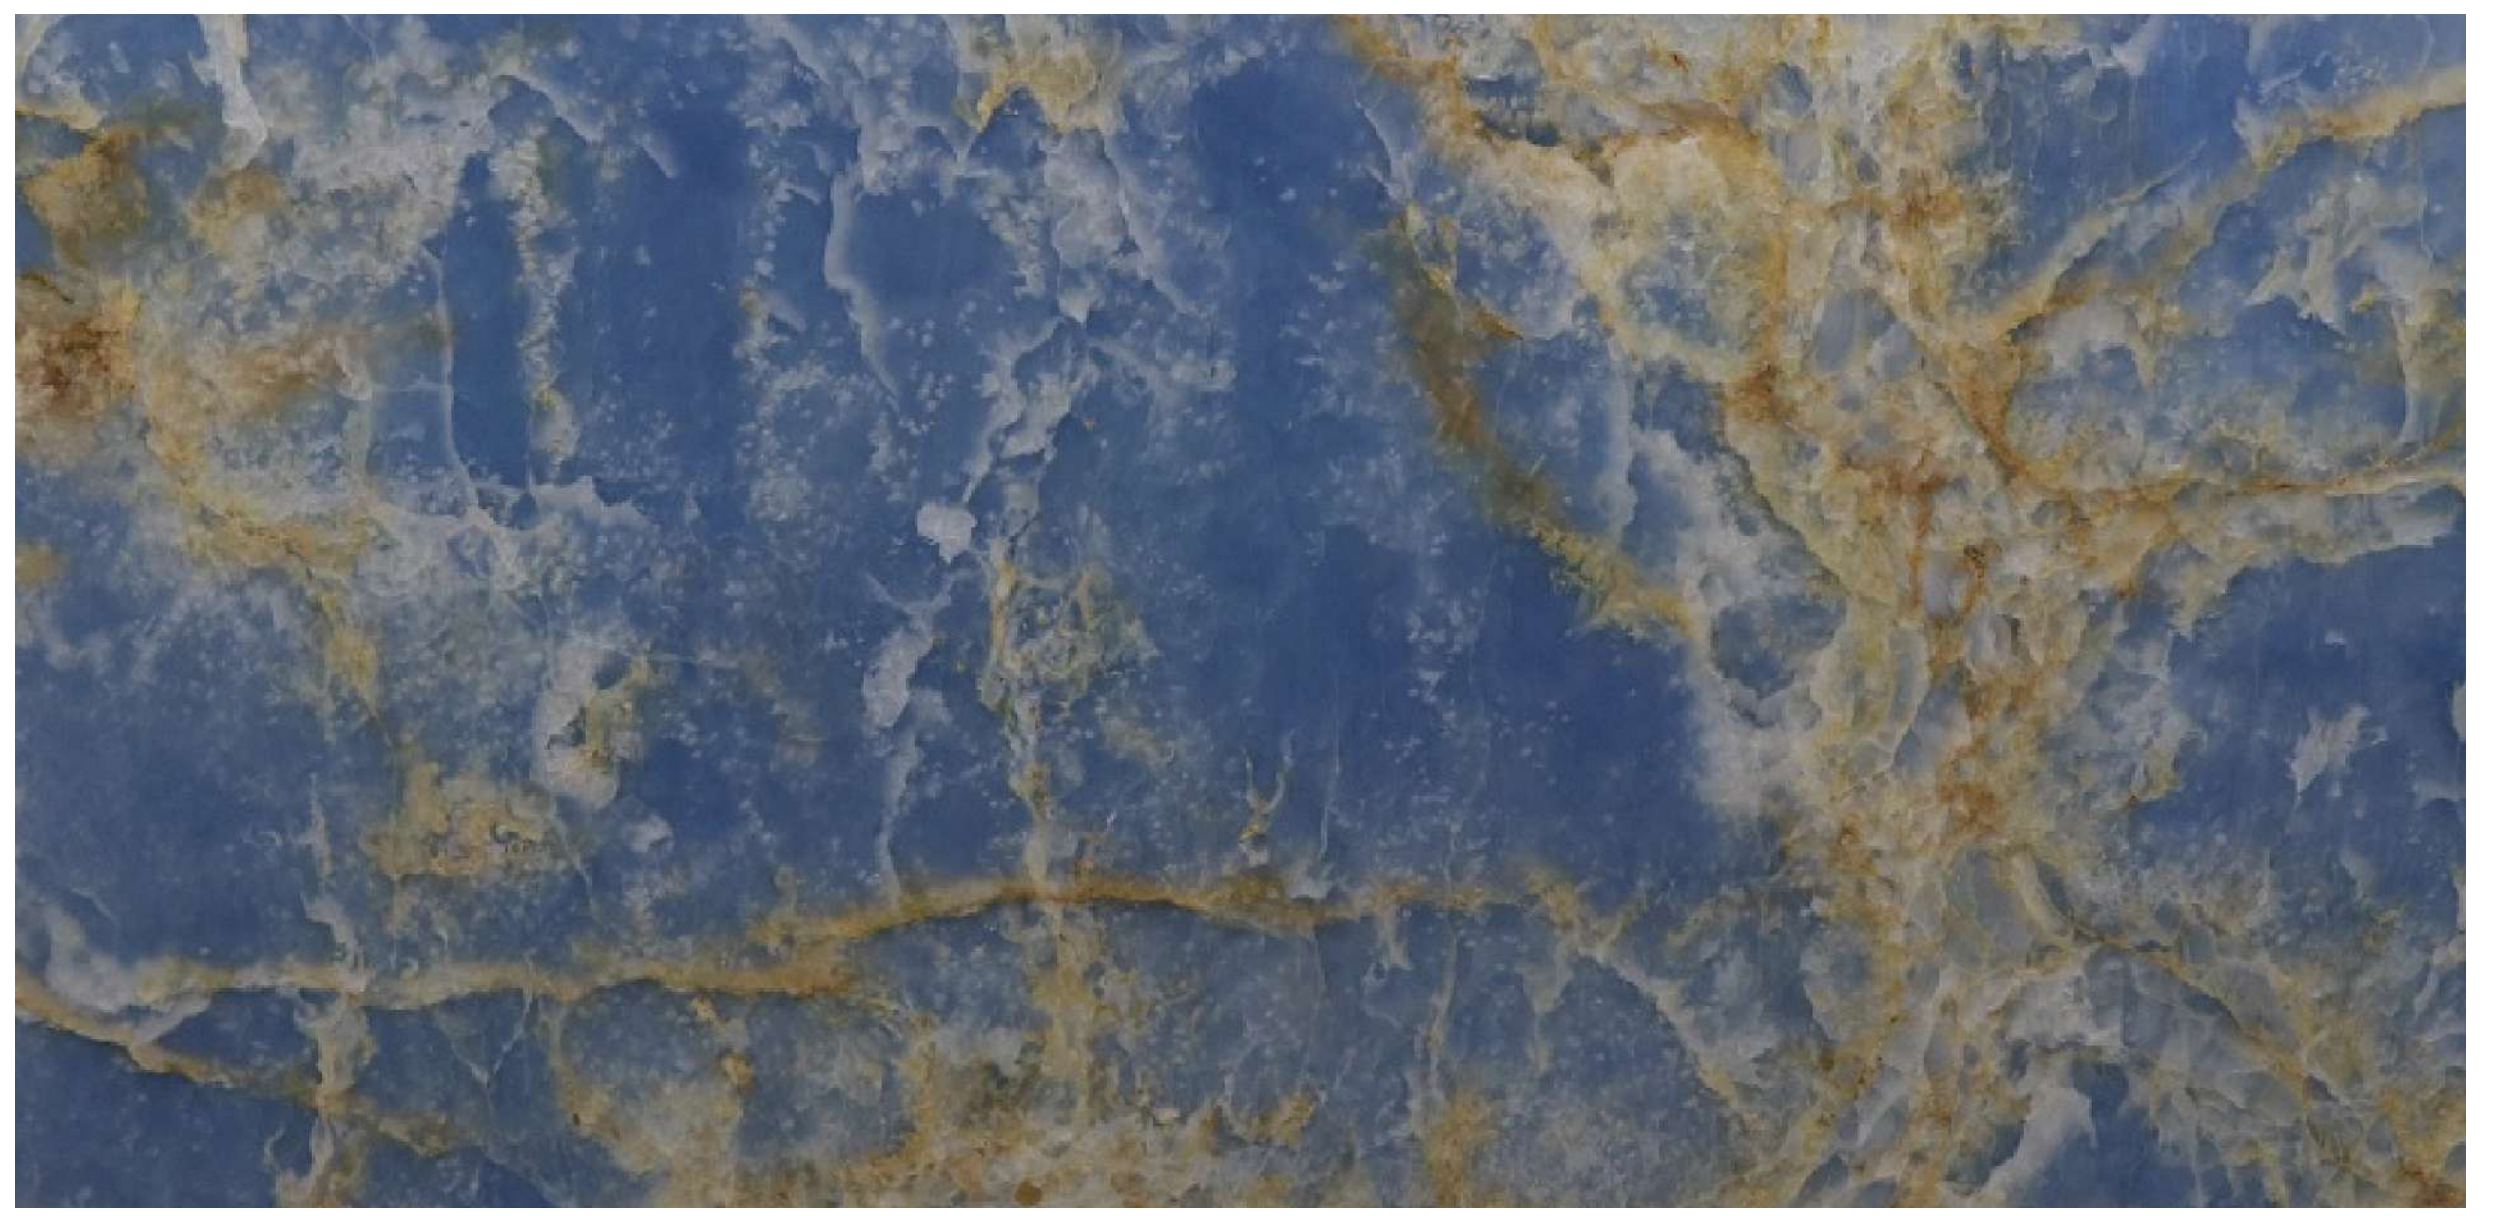

BLUE ONYX

APPLICATION

SPECIFICATIONS

ABRASION RESISTANCE

STAIN RESISTANCE

ETCHING RESISTANCE

HEAT RESISTANCE

UV RESISTANCE

COLOR RANGE

MOVEMENT INDEX

COLOR ENHANCING

Yes

COUNTERTOPS/ VANITIES

Yes

INTERIOR FLOOR

Yes

FIREPLACE/ INTERIOR WALL

Yes

SHOWER WALL

Yes

SHOWER FLOOR

Yes

EXTERIOR FLOOR

No

EXTERIOR WALL

No

POOL/ FOUNTAIN

No

FURNITURE TOP

Yes

CATEGORY

Onyx

THICKNESS

2 CM

FINISH

Polished

GROUP

High End

COUNTRY OF ORIGIN

Italy

TRANSLUCENT

Yes

PATTERN

Book Match

CUT TO SIZE

Yes

AVERAGE SIZE

112 X 67

SEALER

Filamp90 or Mapei Ultra Care

MAINTENANCE AND CARE

- For cleaning, as needed, use a neutral cleanser to scrub tile and grout.
- Wipe up spills immediately. Dry with a second soft towel or cloth.
- Do not use bleach, ammonia - based cleansers, acidic, citrus or other harsh chemicals.
- Do not use gritty cleansers or soft scrubs that are abrasive and rough scouring pads.

ULTRA STONES
LUXURY SURFACES