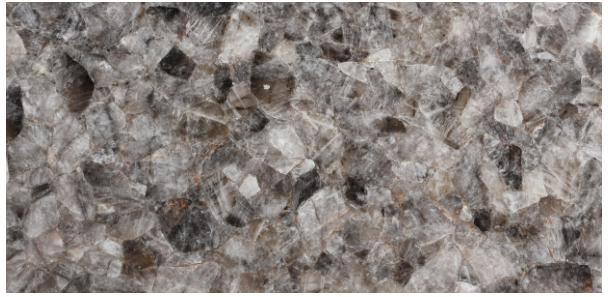

# SMOKEY QUARTZ

SKU – PS5523

## SPECIFICATIONS

<b>ABRASION RESISTANCE</b> 	<b>COLOR ENHANCING</b> No	<b>CATEGORY</b> Precious Stone
<b>STAIN RESISTANCE</b> 	<b>COUNTERTOPS / VANITIES</b> Yes	<b>THICKNESS</b> 2 CM
<b>ETCHING RESISTANCE</b> 	<b>INTERIOR FLOOR</b> Yes	<b>FINISH</b> Polished
<b>HEAT RESISTANCE</b> 	<b>FIREPLACE/ INTERIOR WALL</b> Yes	<b>GROUP</b> High End Semi Precious
<b>UV RESISTANCE</b> 	<b>SHOWER WALL</b> Yes	<b>COUNTRY OF ORIGIN</b> India
<b>COLOR RANGE</b> 	<b>SHOWER FLOOR</b> Yes	<b>TRANSLUCENT</b> Yes
<b>MOVEMENT INDEX</b> 	<b>EXTERIOR FLOOR</b> No	<b>PATTERN</b> Slip Match
	<b>EXTERIOR WALL</b> No	<b>CUT TO SIZE</b> Yes
	<b>POOL/ FOUNTAIN</b> No	<b>AVERAGE SIZE</b> 130 X 65
	<b>FURNITURE TOP</b> Yes	<b>SEALER</b> Filamp90 or Mapei Ultra Care