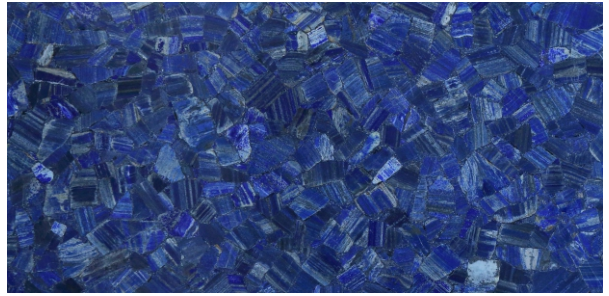

LAPIS LAZULI

SKU – PS5513

APPLICATION

SPECIFICATIONS

ABRASION RESISTANCE 	COLOR ENHANCING No	CATEGORY Precious Stone
STAIN RESISTANCE 	COUNTERTOPS / VANITIES Yes	THICKNESS 2 CM
ETCHING RESISTANCE 	INTERIOR FLOOR Yes	FINISH Polished
HEAT RESISTANCE 	FIREPLACE/ INTERIOR WALL Yes	GROUP High End Semi Precious
UV RESISTANCE 	SHOWER WALL Yes	COUNTRY OF ORIGIN Afghanistan
COLOR RANGE 	SHOWER FLOOR Yes	TRANSLUCENT No
MOVEMENT INDEX 	EXTERIOR FLOOR No	PATTERN Slip Match
	EXTERIOR WALL No	CUT TO SIZE Yes
	POOL/ FOUNTAIN No	AVERAGE SIZE 130 X 65
	FURNITURE TOP Yes	SEALER Filamp90 or Mapei Ultra Care