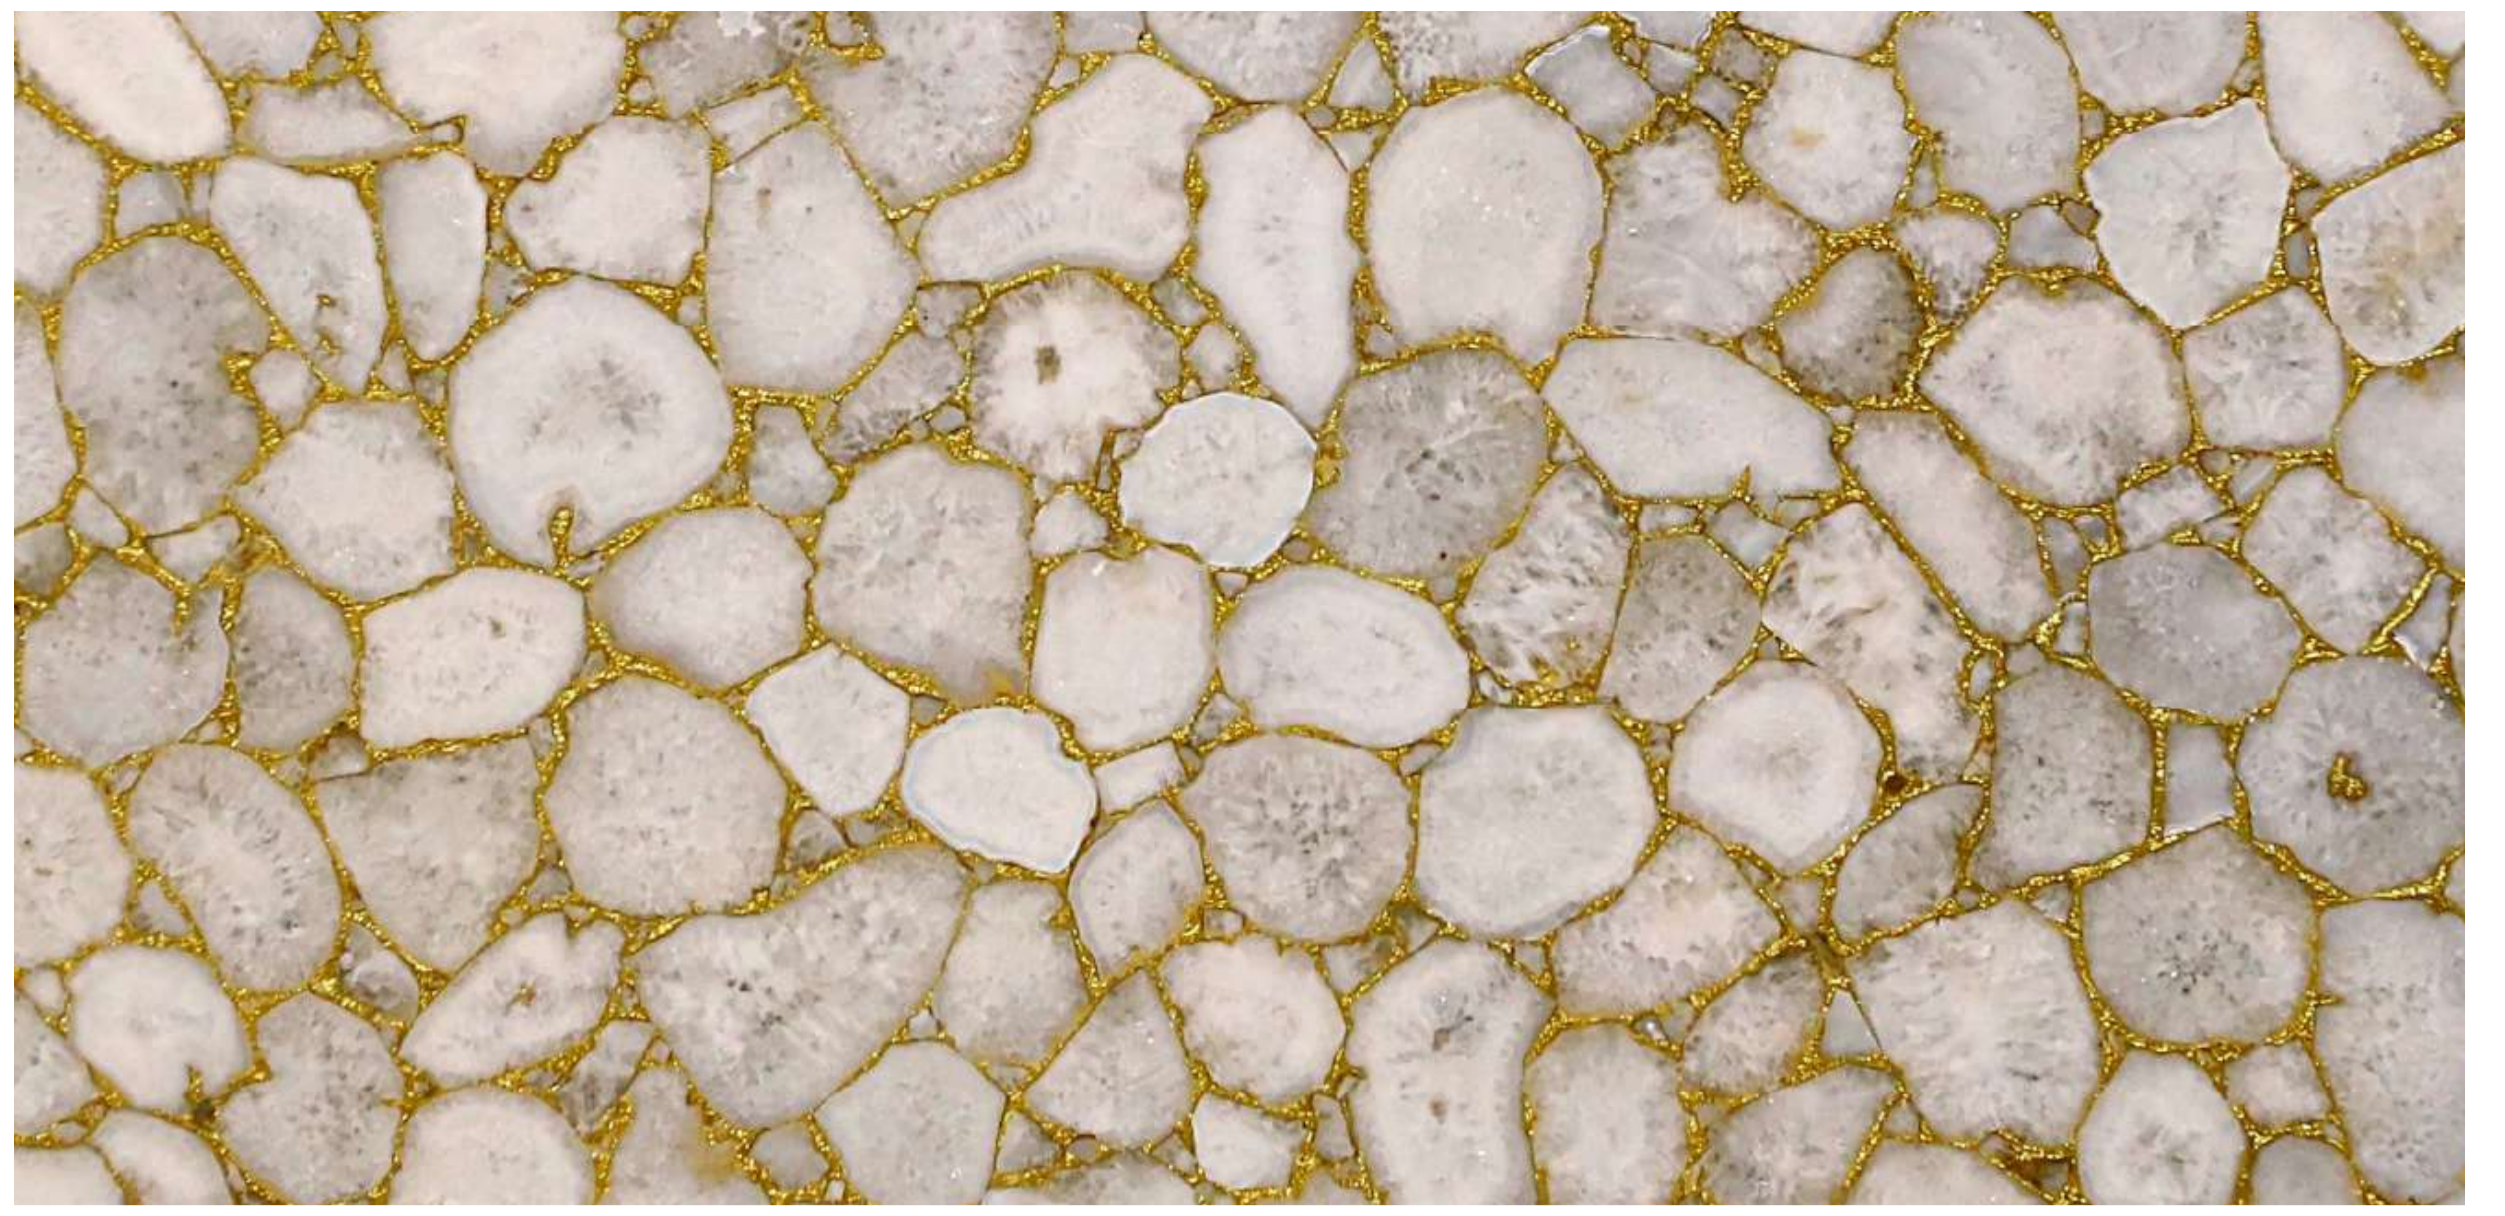

# WHITE GOLD CRYSTAL AGATE

SKU – PS5519