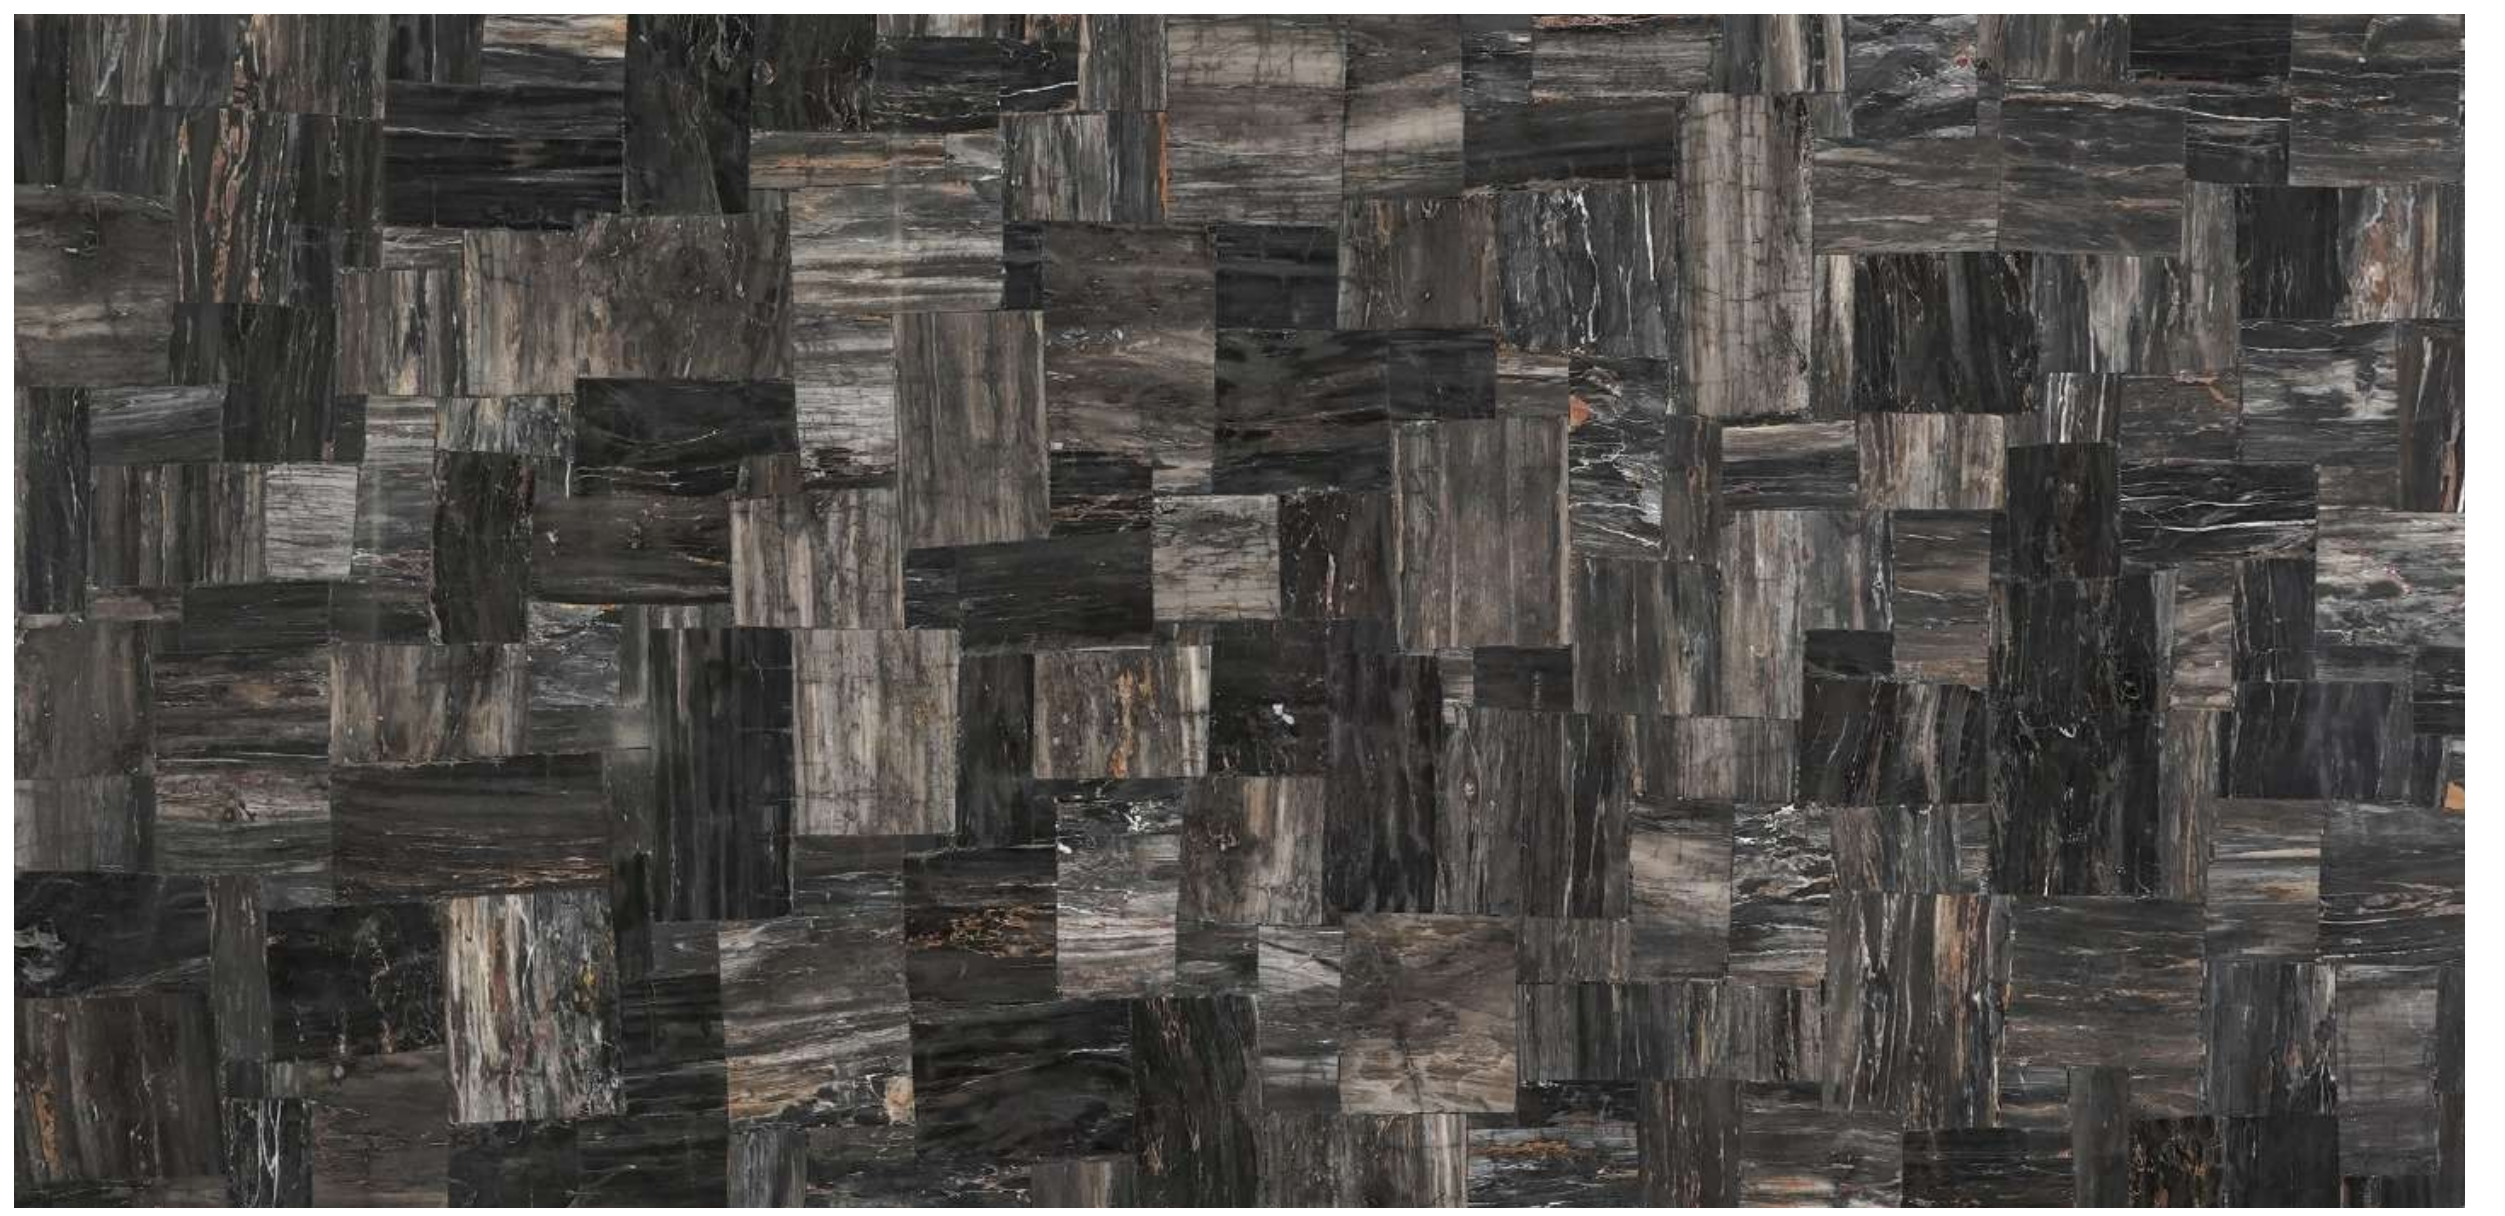

# PETRIFIED WOOD BLACK

SKU – PS5510