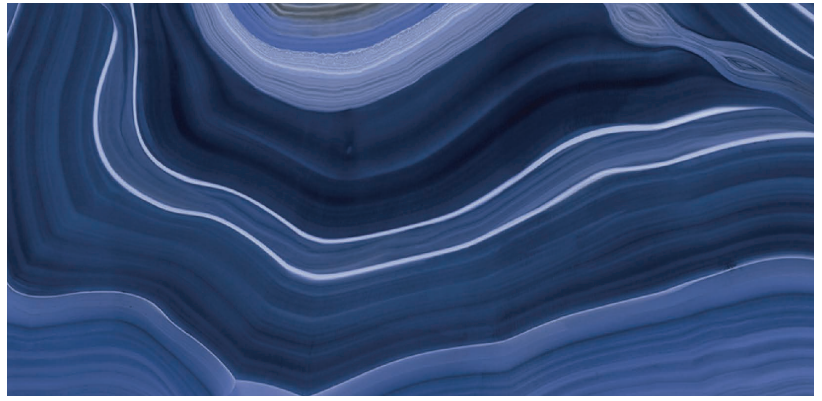

**ULTRA
STONES**
LUXURY SURFACES

AGATE BLUE

APPLICATION

ABRASION RESISTANCE

STAIN RESISTANCE

ETCHING RESISTANCE

HEAT RESISTANCE

UV RESISTANCE